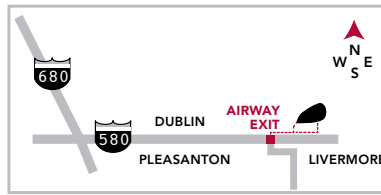

Las Positas College

3000 Campus Hill Drive

Livermore, CA 94551

925 . 424 . 1000

Directions

EXIT : AIRWAY BLVD toward COLLIER CANYON
 Turn **RIGHT** onto N CANYONS PKWY
 Turn **LEFT** onto COLLIER CANYON RD;
 Las Positas College entrance is on your **RIGHT**
OR continue straight on N CANYONS PKWY;
 Turn **LEFT** onto CAMPUS HILL DRIVE